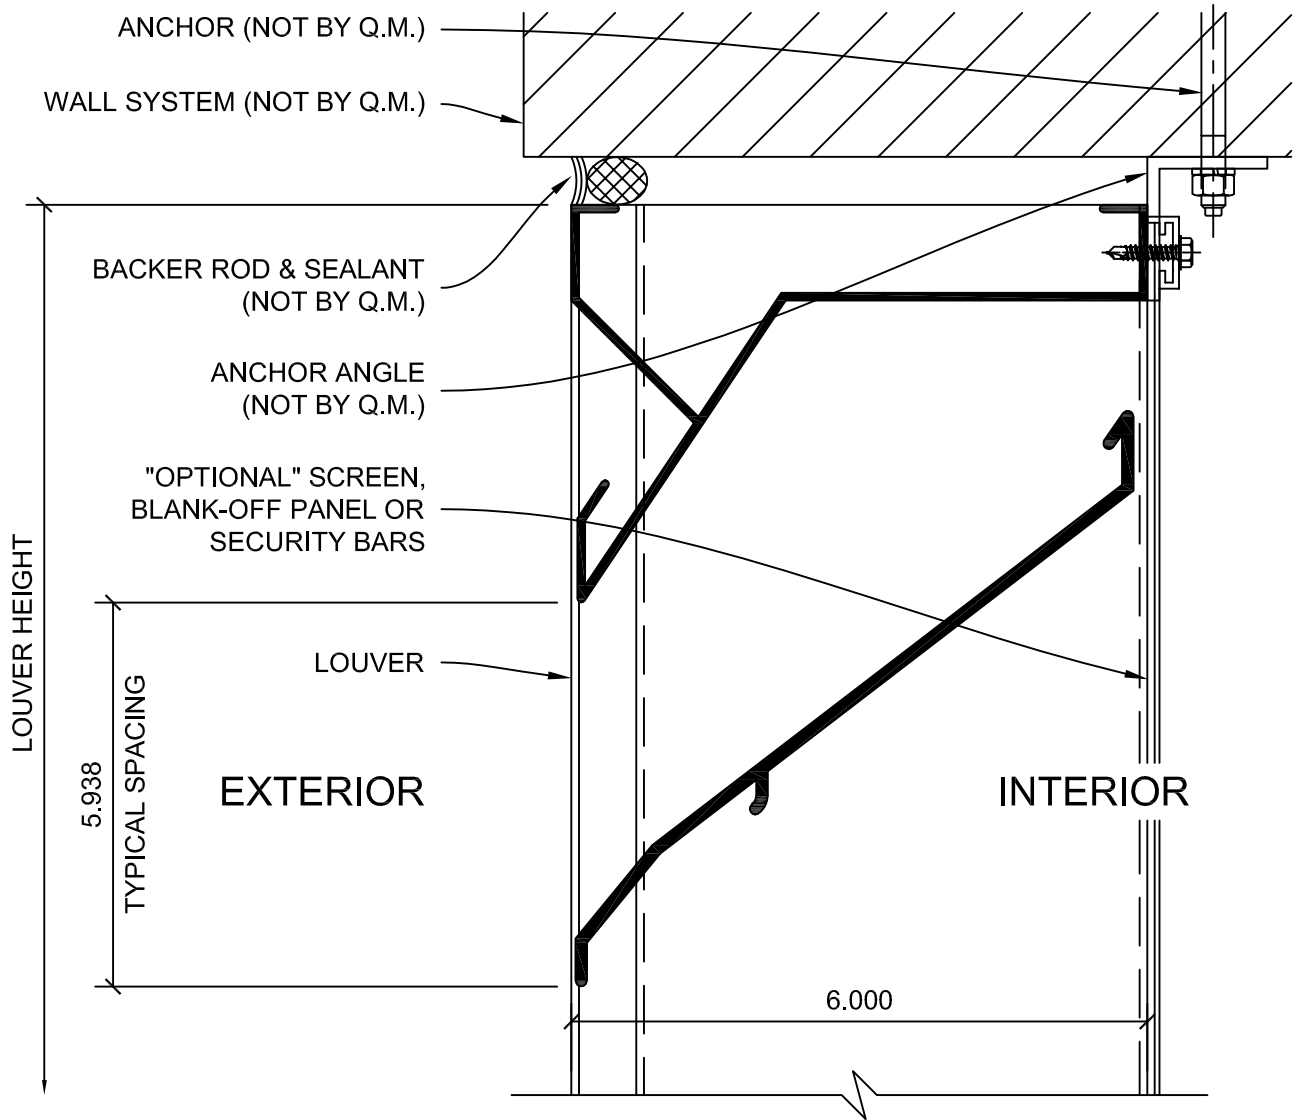

LOUVER - 6 INCH W/CHANNEL

- (A) HEAD
- (B) SILL
- (C) JAMB
- (D) HIDDEN MULLION
- (E) HEAD GLAZED
- (F) SILL GLAZED
- (G) JAMB GLAZED
- (H) SPECIAL SHAPE LOUVERS

HEAD

DETAIL A

SILL

DETAIL B

GLAZED-IN JAMB

DETAIL C

HIDDEN MULLION

DETAIL D

GLAZED-IN HEAD

DETAIL E

GLAZED-IN SILL

DETAIL F

GLAZED-IN JAMB

DETAIL G

SPECIAL SHAPE LOUVERS

DETAIL H