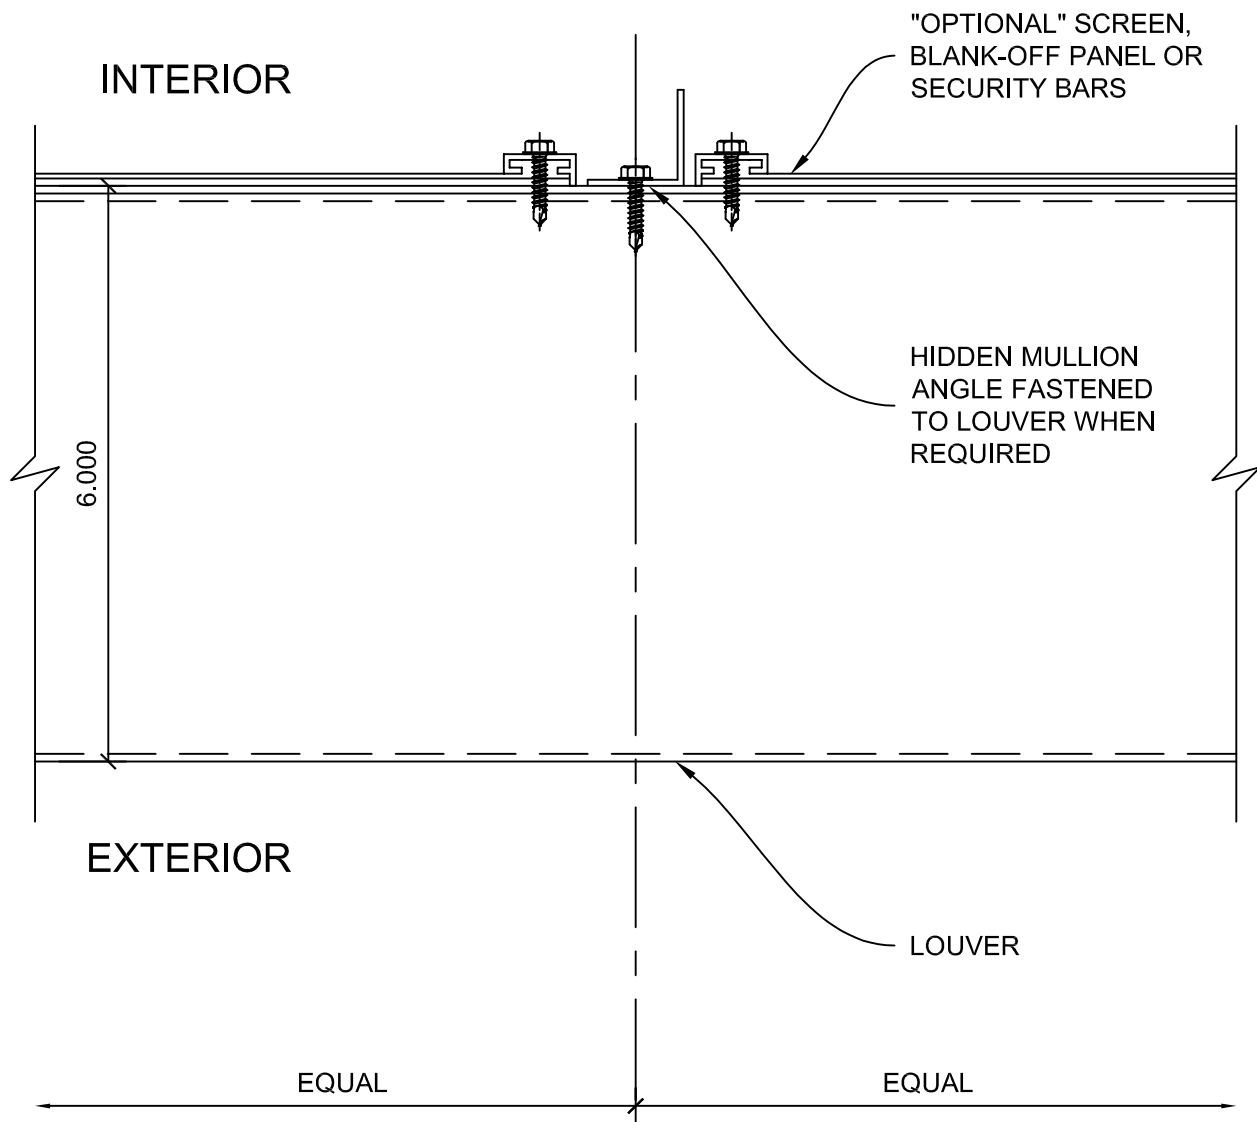

LOUVER - 6 INCH W/CHANNEL

- (A) HEAD
- (B) SILL
- (C) JAMB
- (D) HIDDEN MULLION
- (E) HEAD GLAZED
- (F) SILL GLAZED
- (G) JAMB GLAZED
- (H) SPECIAL SHAPE LOUVERS

HEAD

DETAIL A

SILL

DETAIL B

GLAZED-IN JAMB

DETAIL C

HIDDEN MULLION

DETAIL D

GLAZED-IN HEAD

DETAIL E

GLAZED-IN SILL

DETAIL F

GLAZED-IN JAMB

DETAIL G

SPECIAL SHAPE LOUVERS

DETAIL H