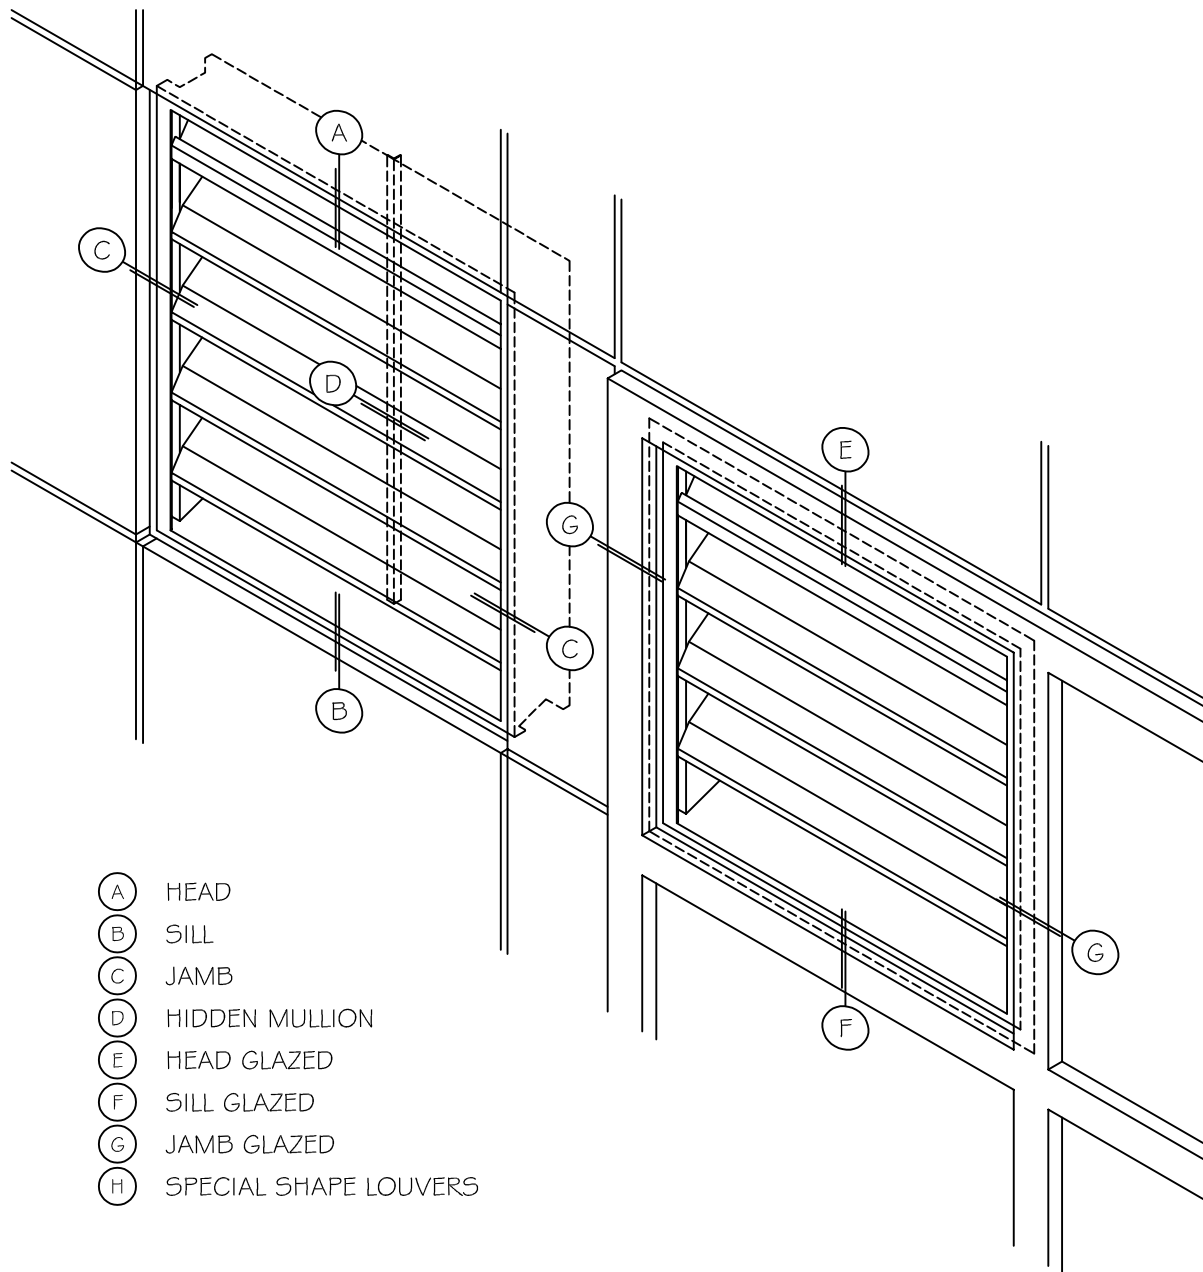

LOUVER - 6 INCH W/CHANNEL

- (A) HEAD
- (B) SILL
- (C) JAMB
- (D) HIDDEN MULLION
- (E) HEAD GLAZED
- (F) SILL GLAZED
- (G) JAMB GLAZED
- (H) SPECIAL SHAPE LOUVERS

HEAD

DETAIL A

SILL

DETAIL B

GLAZED-IN JAMB

DETAIL C

HIDDEN MULLION

DETAIL D

GLAZED-IN HEAD

DETAIL E

GLAZED-IN SILL

DETAIL F

GLAZED-IN JAMB

DETAIL G

SPECIAL SHAPE LOUVERS

DETAIL H