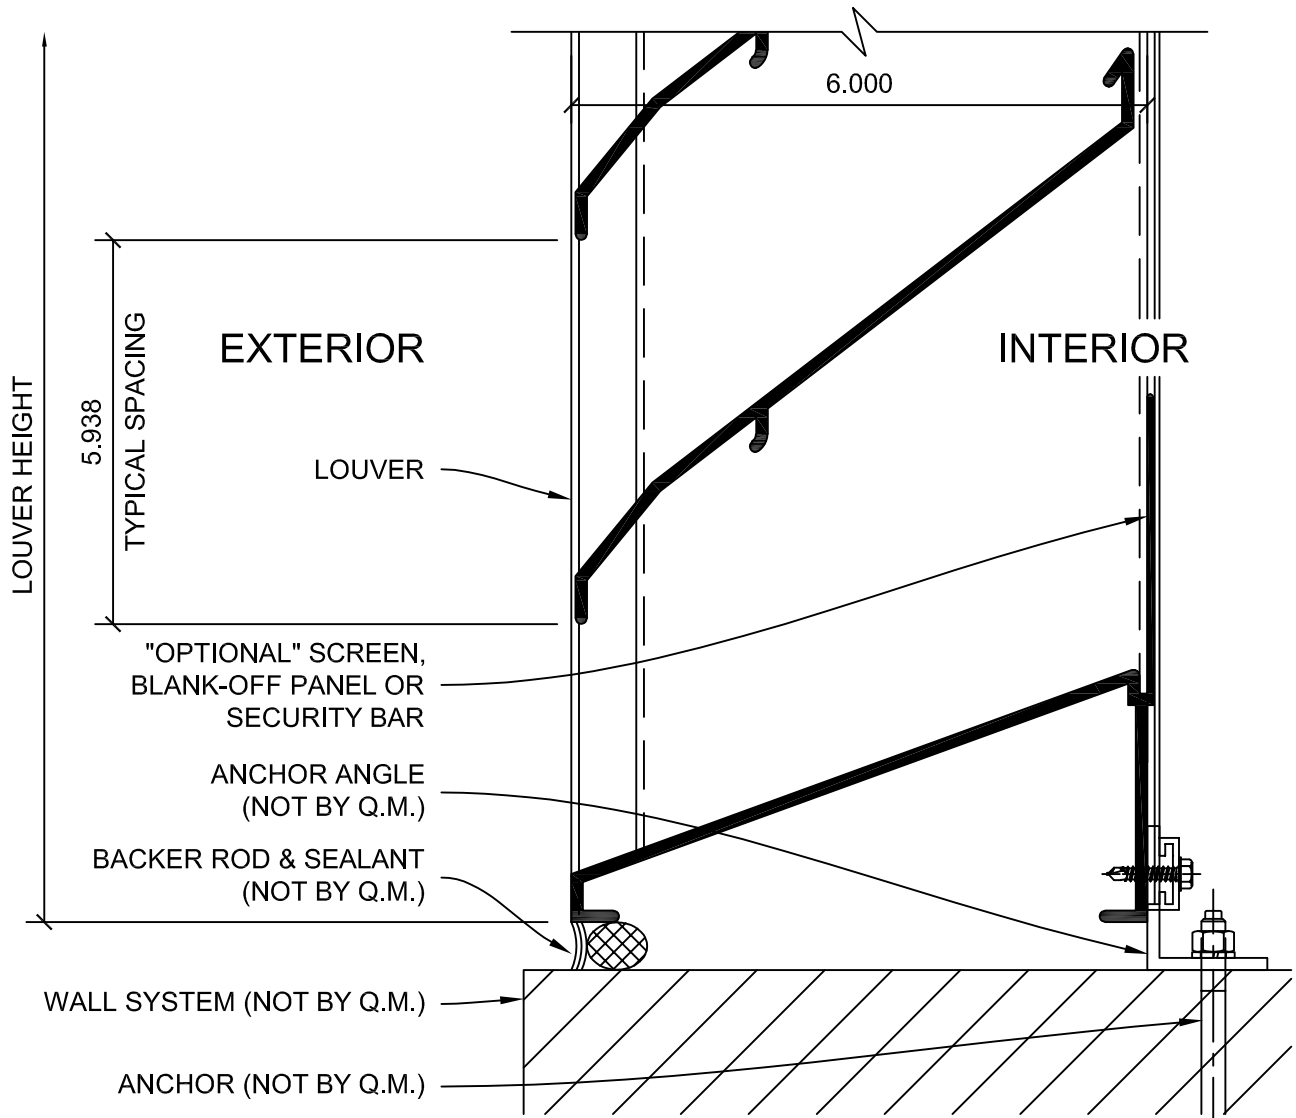

LOUVER - 6 INCH W/CHANNEL

- (A) HEAD
- (B) SILL
- (C) JAMB
- (D) HIDDEN MULLION
- (E) HEAD GLAZED
- (F) SILL GLAZED
- (G) JAMB GLAZED
- (H) SPECIAL SHAPE LOUVERS

HEAD

DETAIL A

SILL

DETAIL B

GLAZED-IN JAMB

DETAIL C

HIDDEN MULLION

DETAIL D

GLAZED-IN HEAD

DETAIL E

GLAZED-IN SILL

DETAIL F

GLAZED-IN JAMB

DETAIL G

SPECIAL SHAPE LOUVERS

DETAIL H