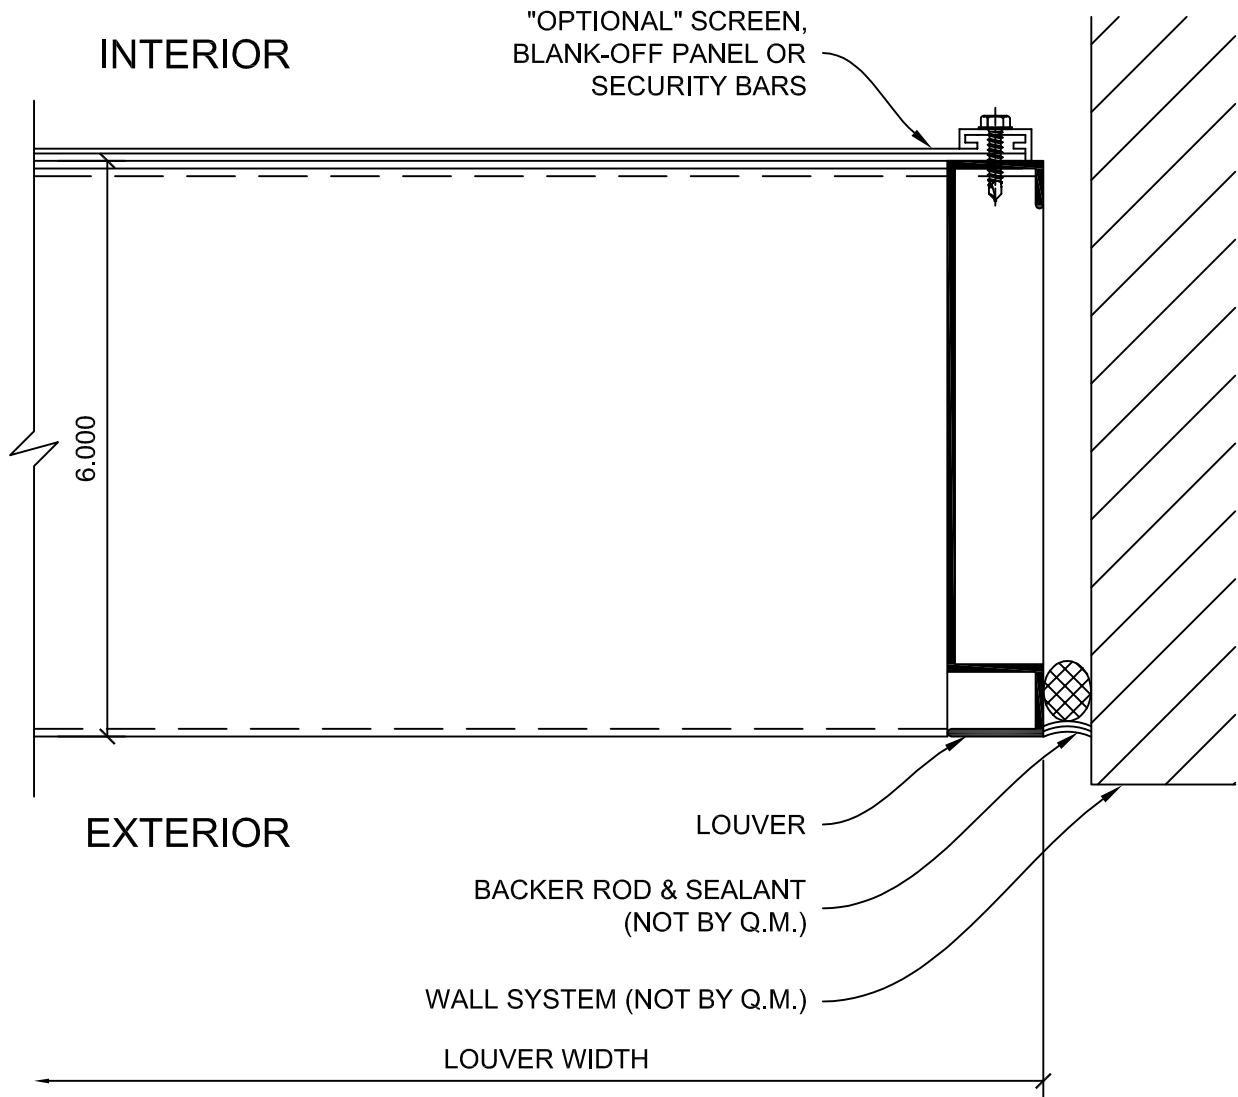

LOUVER - 6 INCH W/CHANNEL

- (A) HEAD
- (B) SILL
- (C) JAMB
- (D) HIDDEN MULLION
- (E) HEAD GLAZED
- (F) SILL GLAZED
- (G) JAMB GLAZED
- (H) SPECIAL SHAPE LOUVERS

HEAD

DETAIL A

SILL

DETAIL B

GLAZED-IN JAMB

DETAIL C

HIDDEN MULLION

DETAIL D

GLAZED-IN HEAD

DETAIL E

GLAZED-IN SILL

DETAIL F

GLAZED-IN JAMB

DETAIL G

SPECIAL SHAPE LOUVERS

DETAIL H