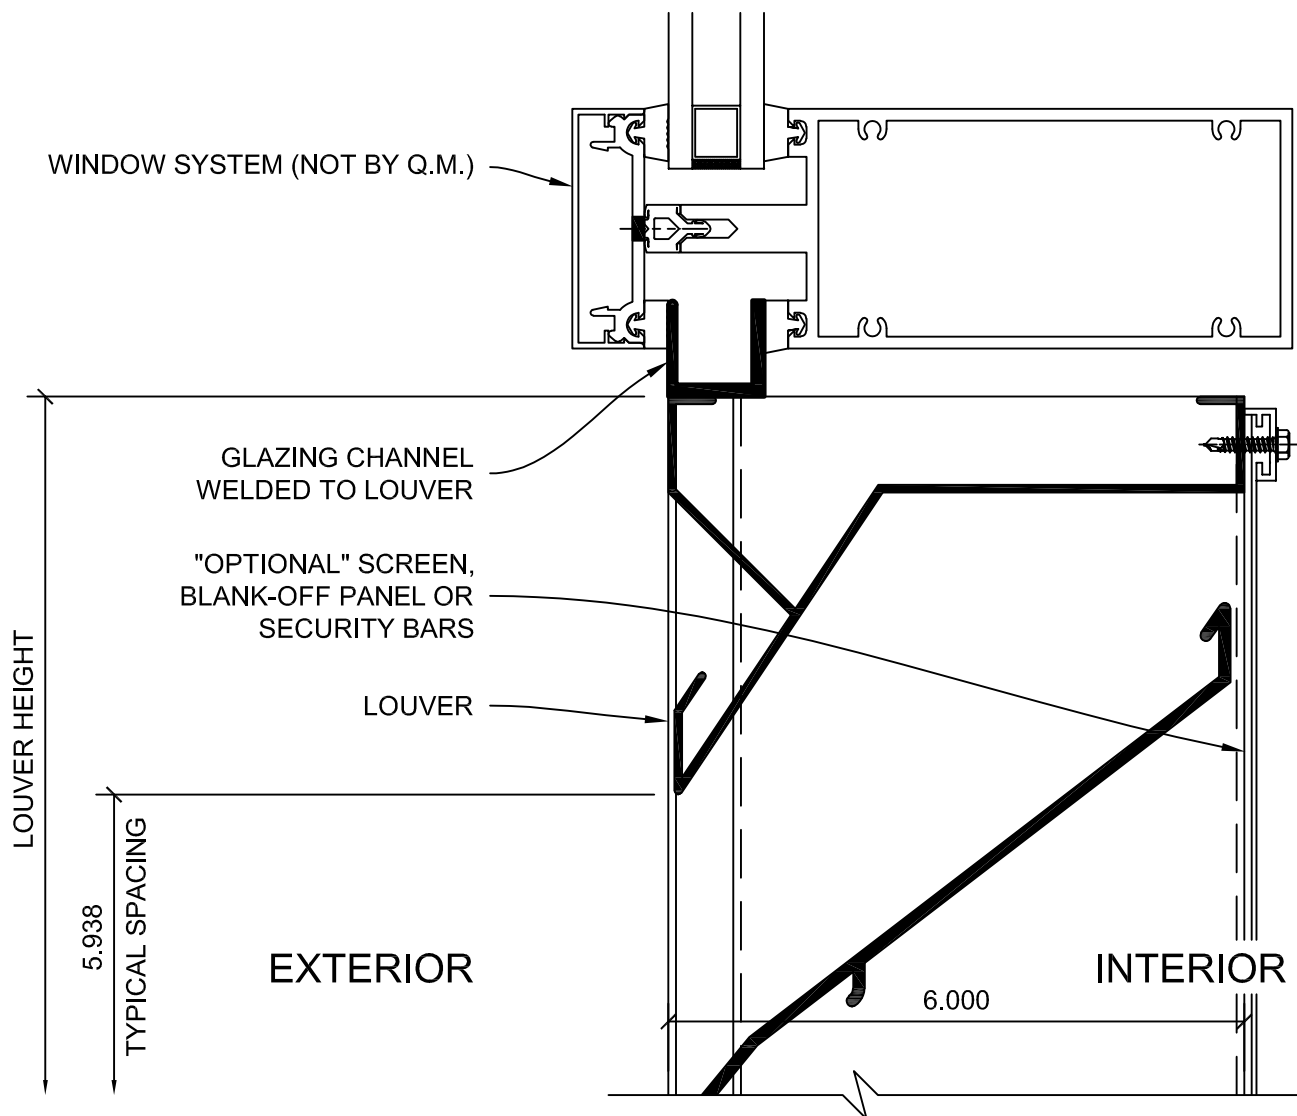

LOUVER - 6 INCH W/CHANNEL

- (A) HEAD
- (B) SILL
- (C) JAMB
- (D) HIDDEN MULLION
- (E) HEAD GLAZED
- (F) SILL GLAZED
- (G) JAMB GLAZED
- (H) SPECIAL SHAPE LOUVERS

HEAD

DETAIL A

SILL

DETAIL B

GLAZED-IN JAMB

DETAIL C

HIDDEN MULLION

DETAIL D

GLAZED-IN HEAD

DETAIL E

GLAZED-IN SILL

DETAIL F

GLAZED-IN JAMB

DETAIL G

SPECIAL SHAPE LOUVERS

DETAIL H