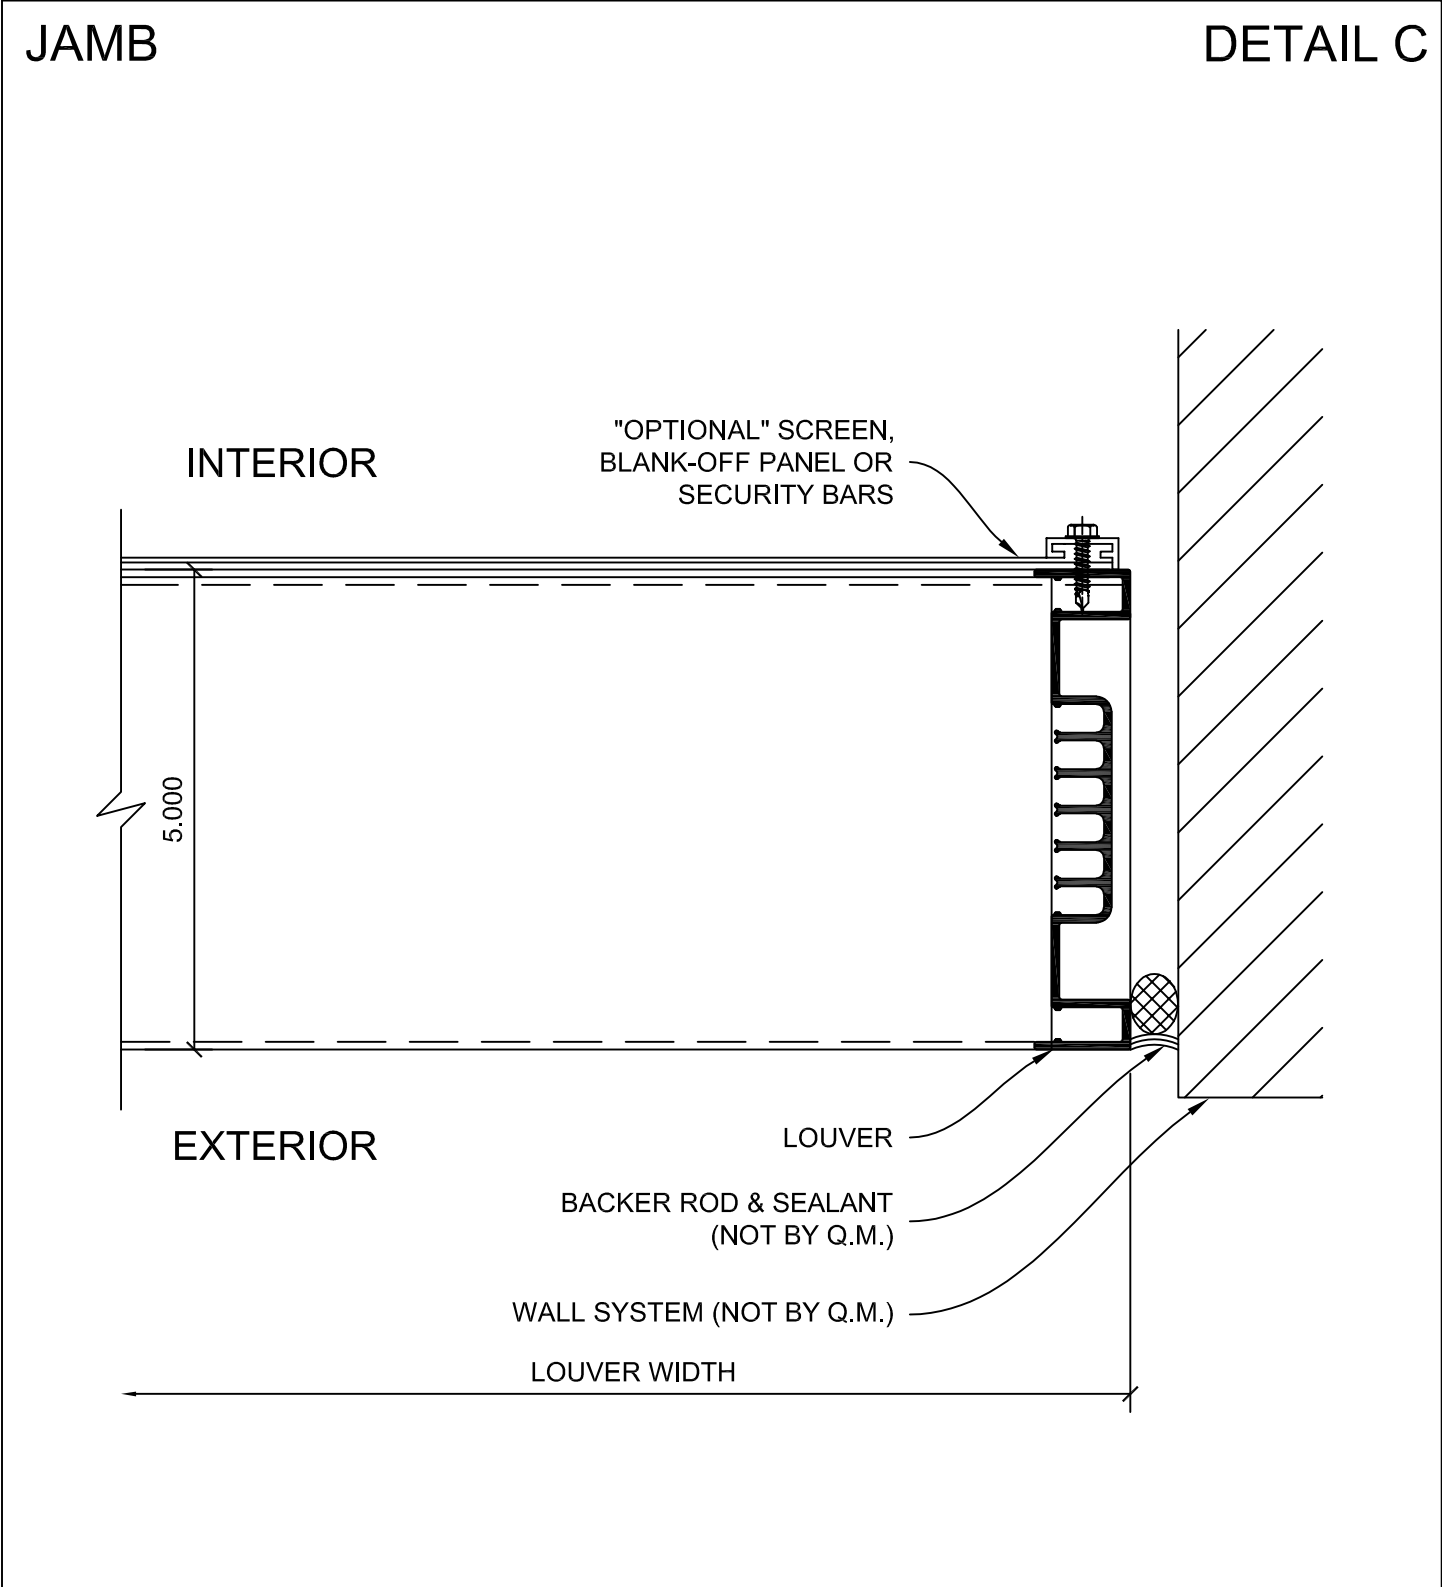

LOUVER - 5 INCH W/CHANNEL

- (A) HEAD
- (B) SILL
- (C) JAMB
- (D) HIDDEN MULLION
- (E) SPECIAL SHAPE LOUVERS

HEAD

DETAIL A

**SILL**

**DETAIL B**

COPYRIGHT AMERICLAD, LLC

HIDDEN MULLION

DETAIL D

SPECIAL SHAPE LOUVERS

DETAIL E