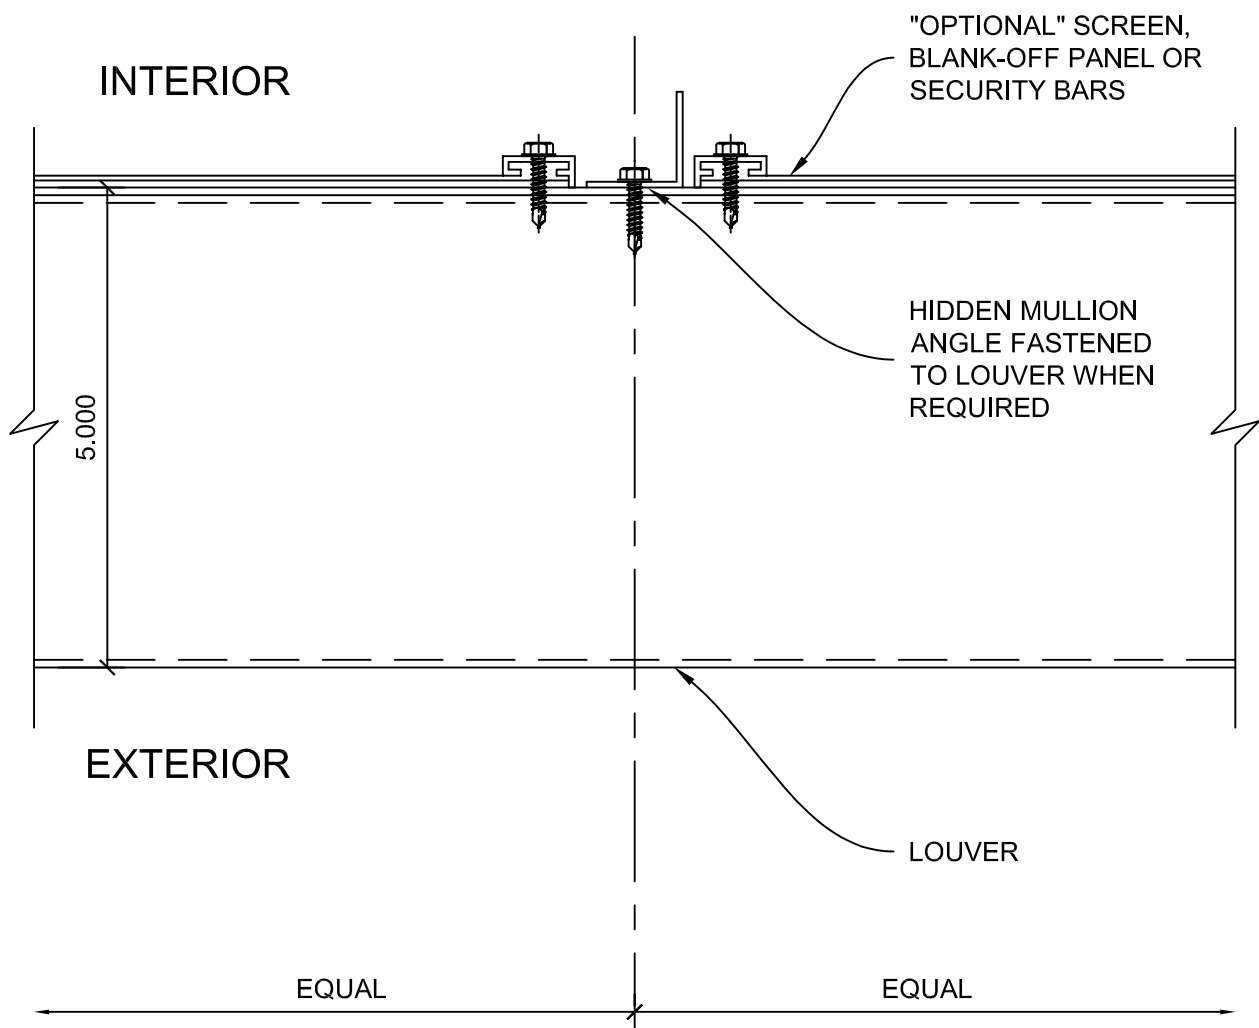

LOUVER - 5 INCH W/CHANNEL

- (A) HEAD
- (B) SILL
- (C) JAMB
- (D) HIDDEN MULLION
- (E) SPECIAL SHAPE LOUVERS

HEAD

DETAIL A

**SILL**

**DETAIL B**

COPYRIGHT AMERICLAD, LLC

HIDDEN MULLION

DETAIL D

SPECIAL SHAPE LOUVERS

DETAIL E