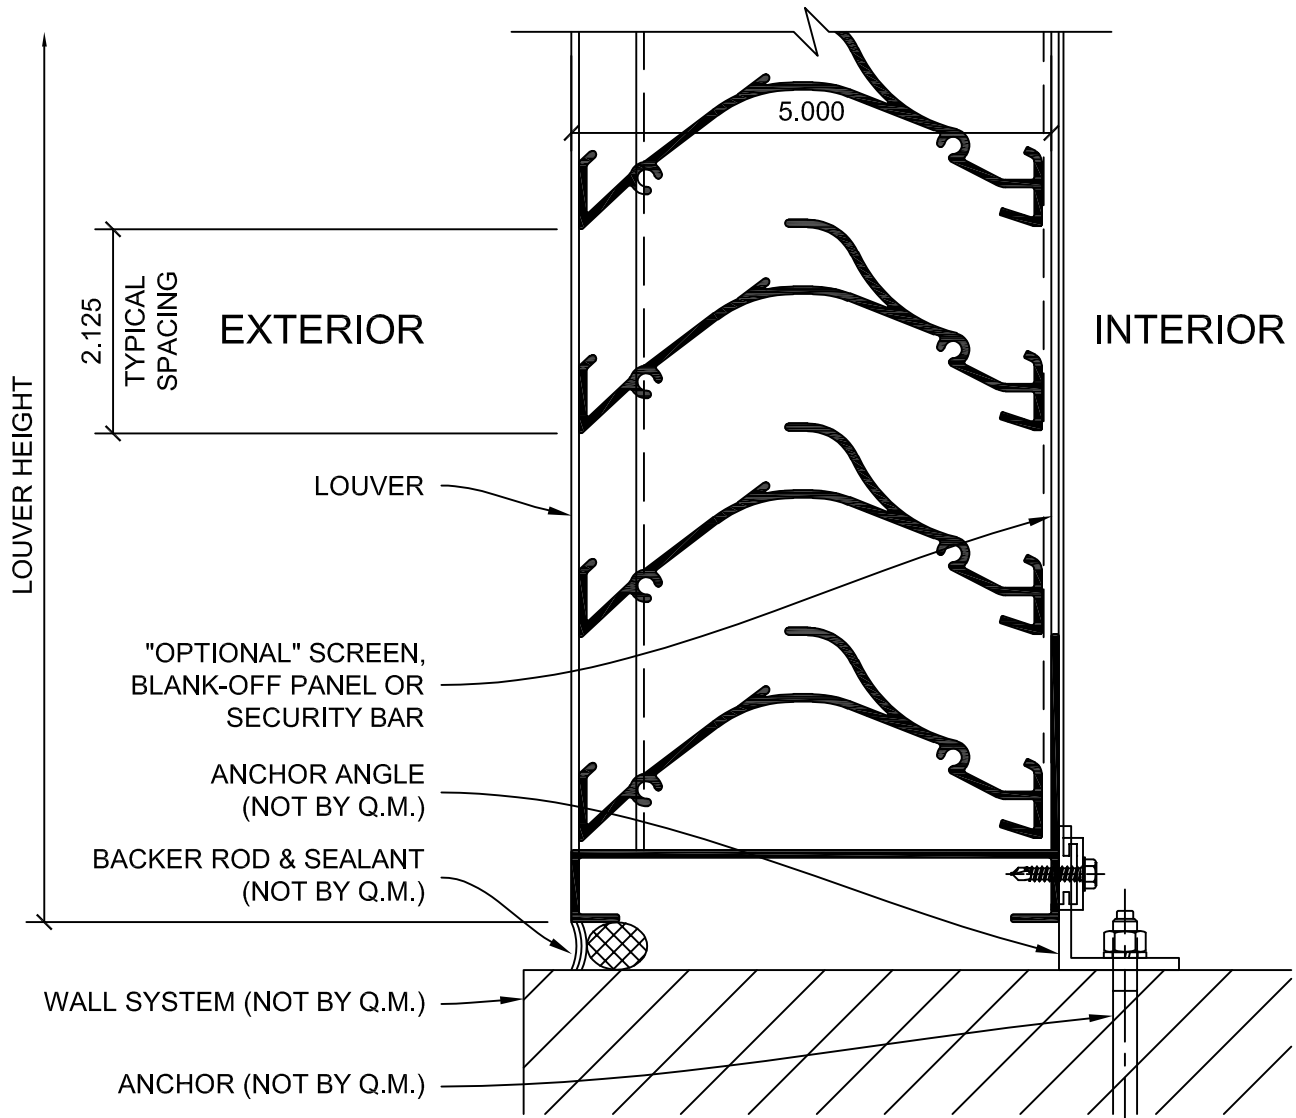

LOUVER - 5 INCH W/CHANNEL

- (A) HEAD
- (B) SILL
- (C) JAMB
- (D) HIDDEN MULLION
- (E) SPECIAL SHAPE LOUVERS

HEAD

DETAIL A

**SILL**

**DETAIL B**

COPYRIGHT AMERICLAD, LLC

HIDDEN MULLION

DETAIL D

SPECIAL SHAPE LOUVERS

DETAIL E