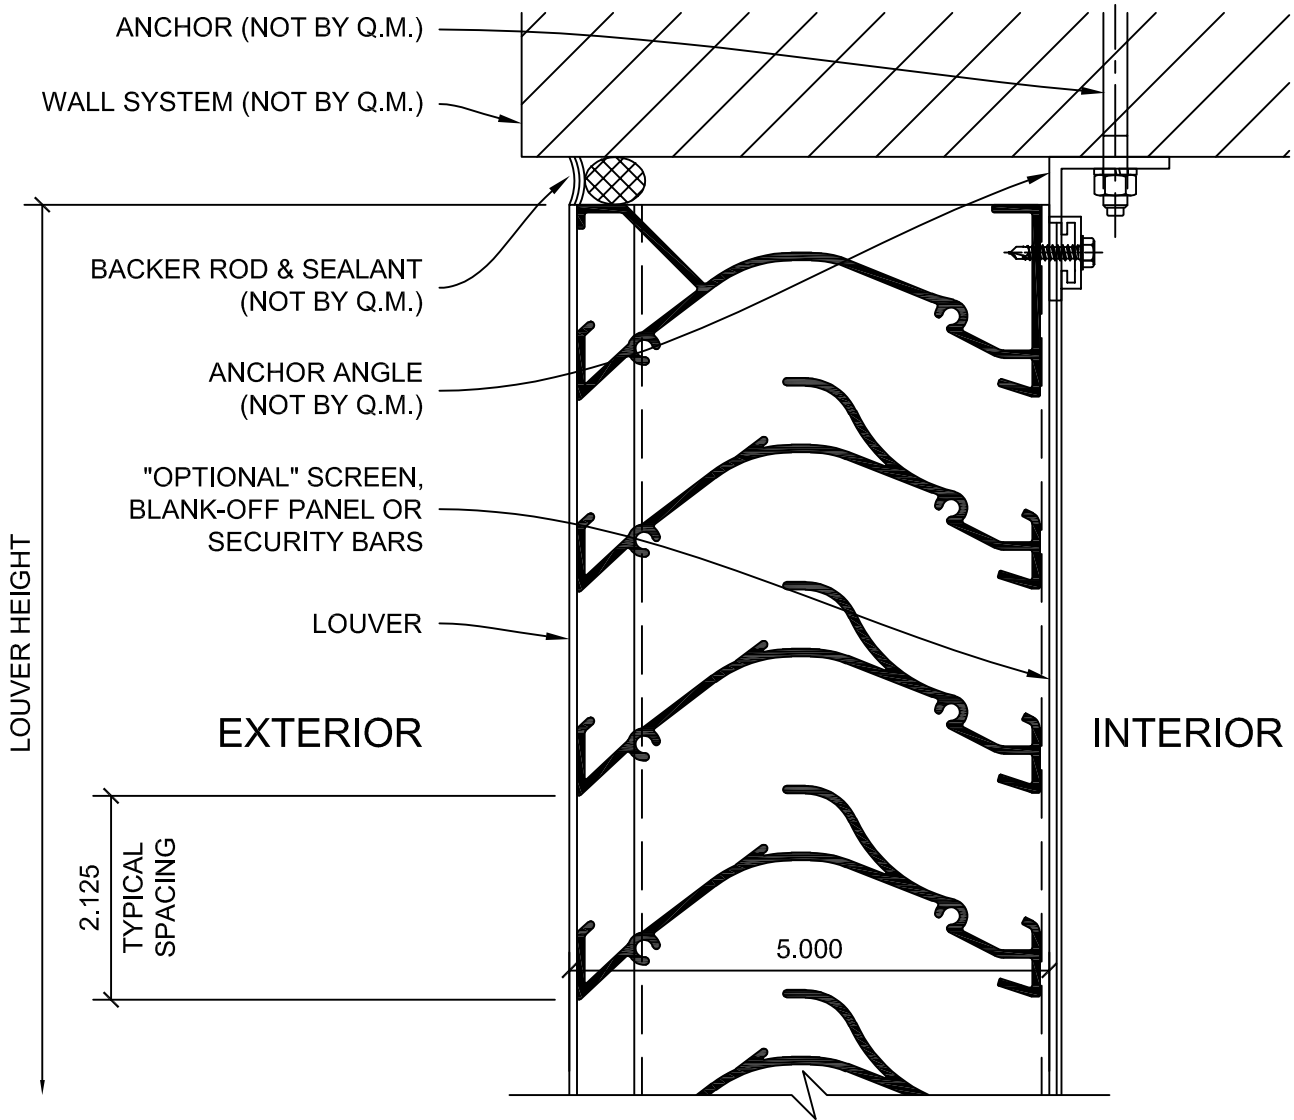

LOUVER - 5 INCH W/CHANNEL

- (A) HEAD
- (B) SILL
- (C) JAMB
- (D) HIDDEN MULLION
- (E) SPECIAL SHAPE LOUVERS

HEAD

DETAIL A

**SILL**

**DETAIL B**

COPYRIGHT AMERICLAD, LLC

HIDDEN MULLION

DETAIL D

SPECIAL SHAPE LOUVERS

DETAIL E