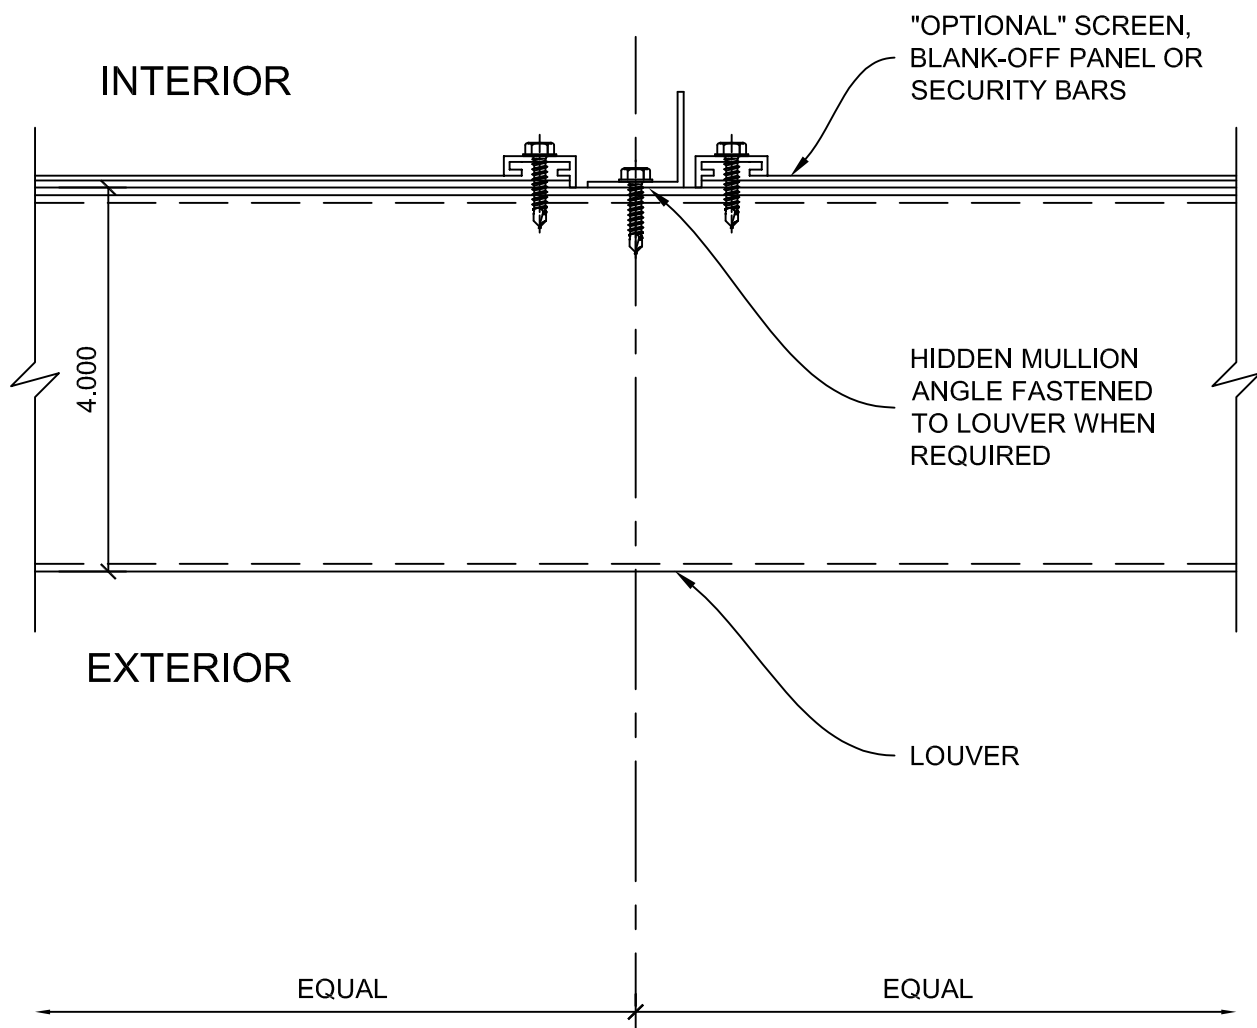

HIDDEN MULLION

DETAIL D