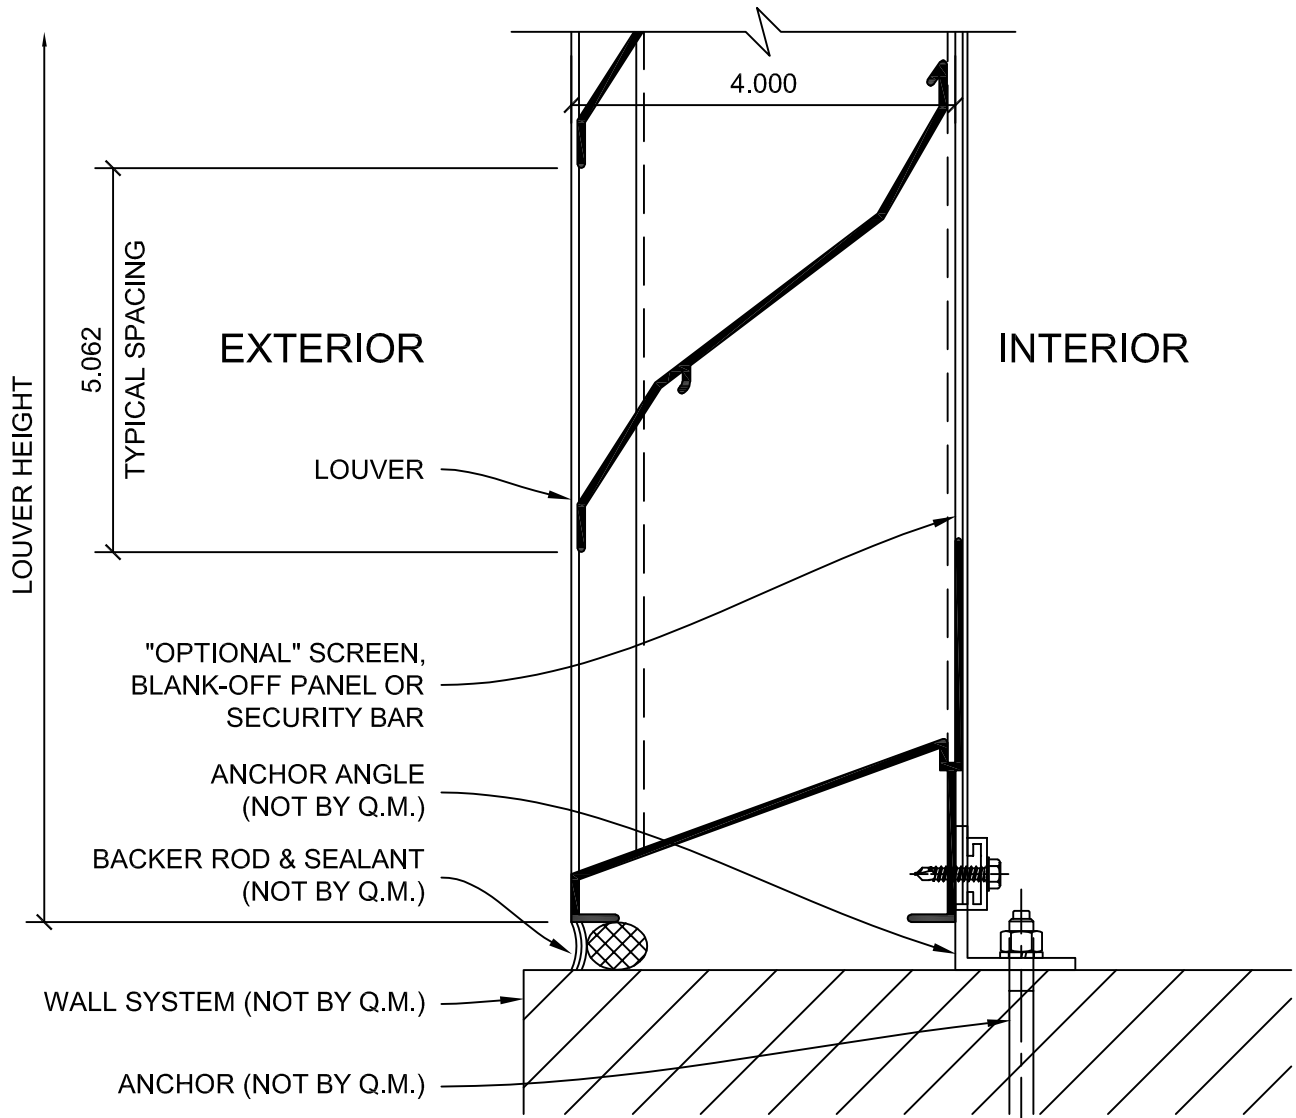

LOUVER - 4 INCH W/CHANNEL

- (A) HEAD
- (B) SILL
- (C) JAMB
- (D) HIDDEN MULLION
- (E) HEAD GLAZED
- (F) SILL GLAZED
- (G) JAMB GLAZED
- (H) SPECIAL SHAPE LOUVERS

HEAD

DETAIL A

SILL

DETAIL B

COPYRIGHT AMERICLAD, LLC

HIDDEN MULLION

DETAIL D

GLAZED-IN HEAD

DETAIL E

GLAZED-IN SILL

DETAIL F

GLAZED-IN JAMB

DETAIL G

SPECIAL SHAPE LOUVERS

DETAIL H