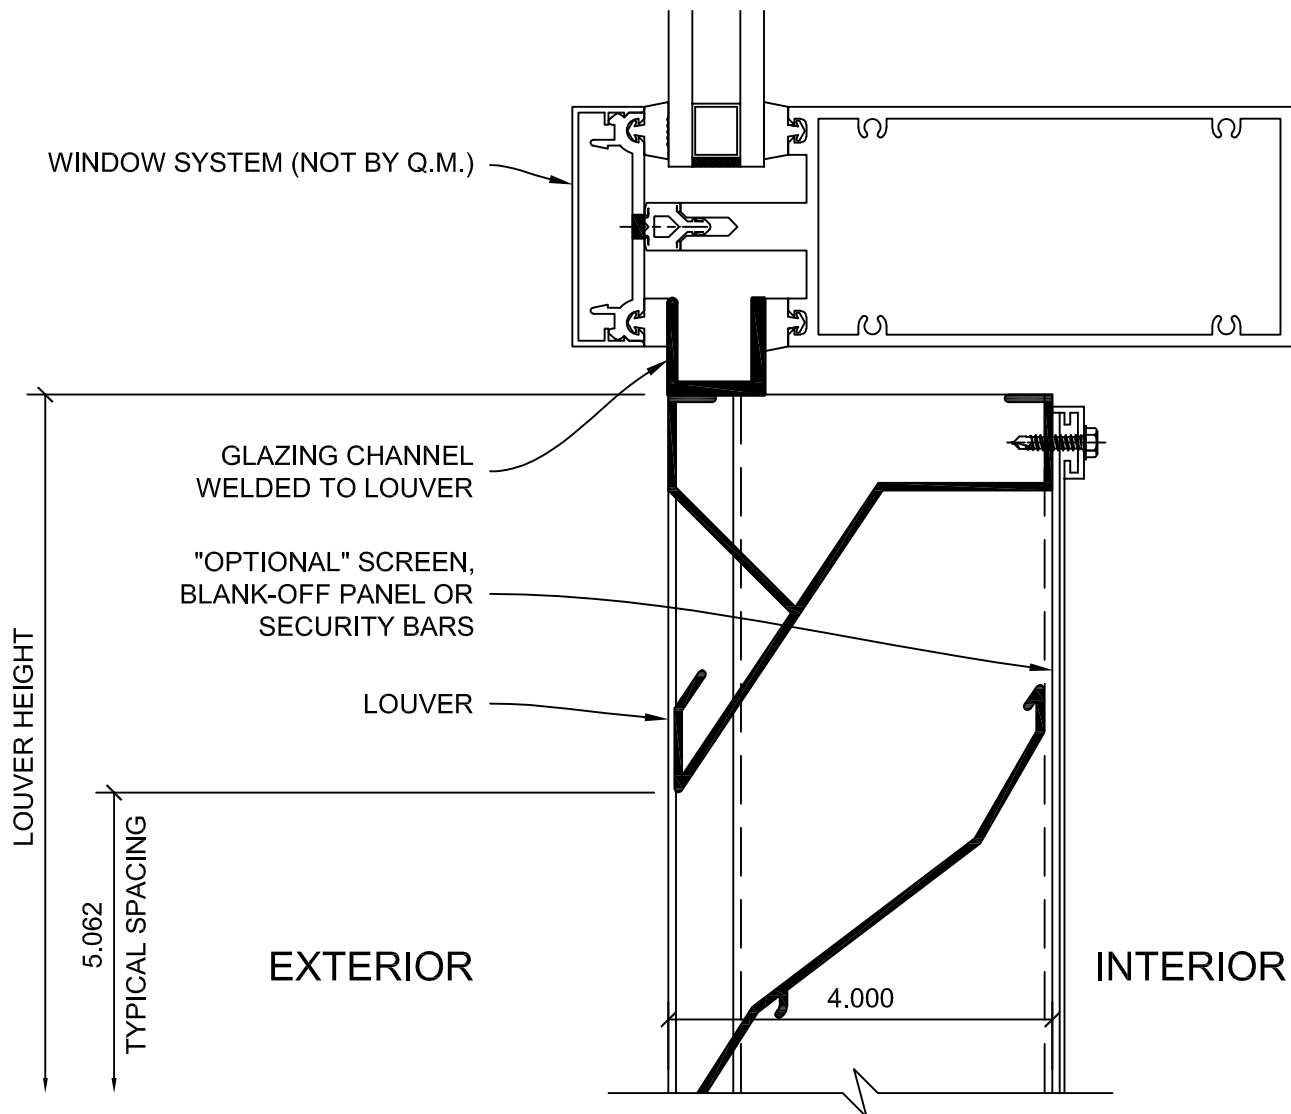

LOUVER - 4 INCH W/CHANNEL

- (A) HEAD
- (B) SILL
- (C) JAMB
- (D) HIDDEN MULLION
- (E) HEAD GLAZED
- (F) SILL GLAZED
- (G) JAMB GLAZED
- (H) SPECIAL SHAPE LOUVERS

HEAD

DETAIL A

SILL

DETAIL B

COPYRIGHT AMERICLAD, LLC

HIDDEN MULLION

DETAIL D

GLAZED-IN HEAD

DETAIL E

GLAZED-IN SILL

DETAIL F

GLAZED-IN JAMB

DETAIL G

SPECIAL SHAPE LOUVERS

DETAIL H