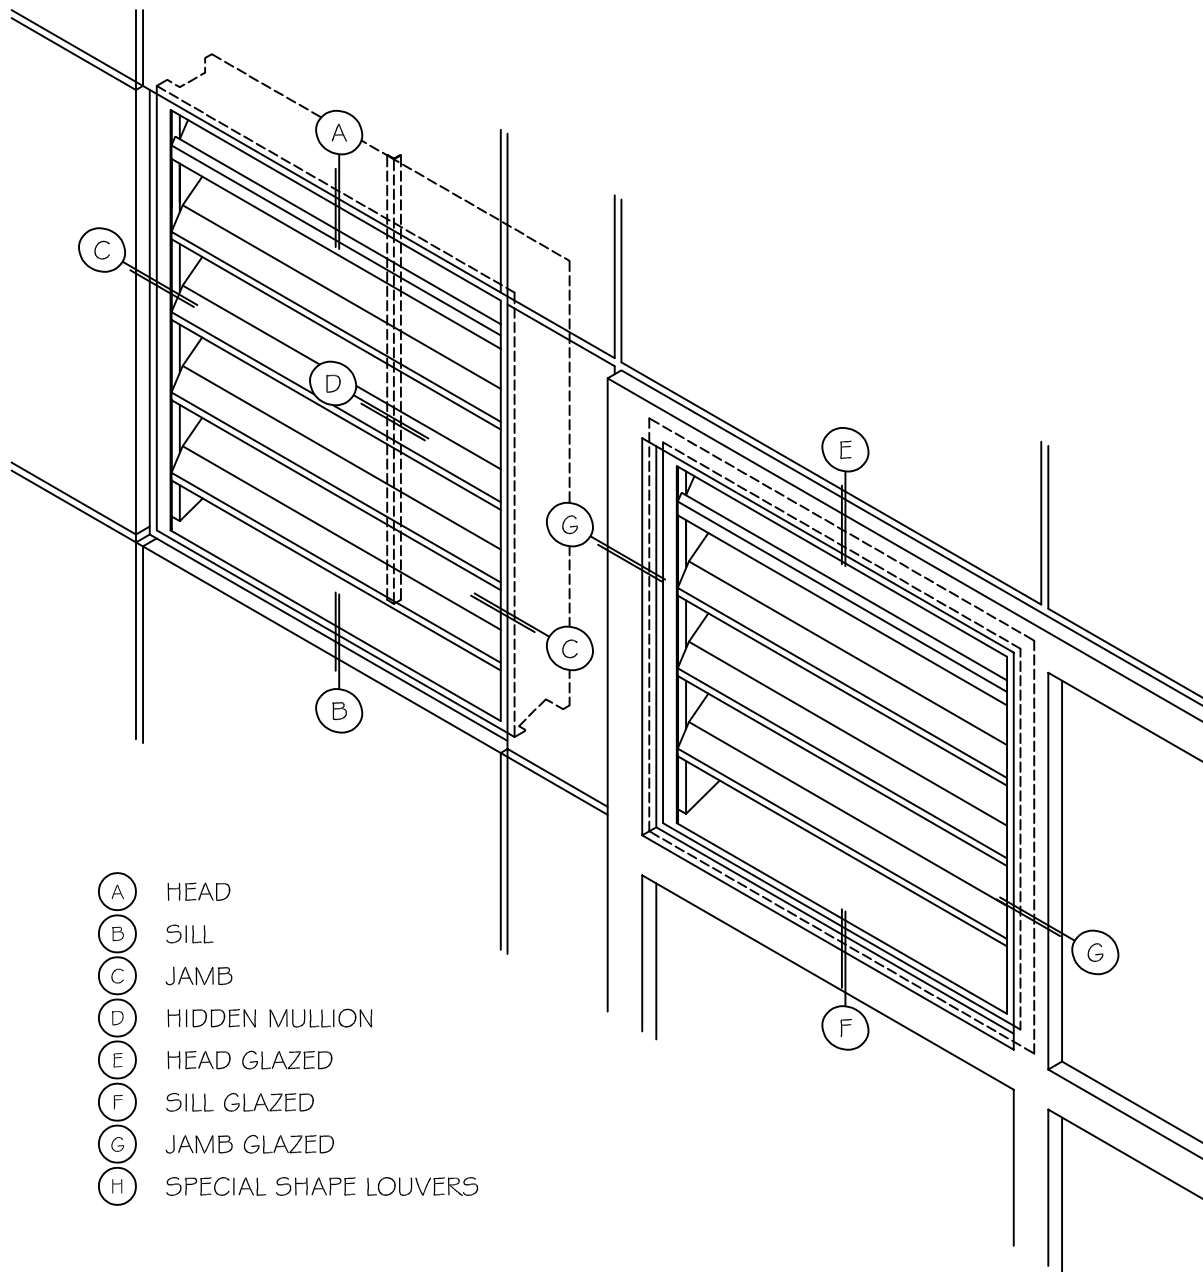

LOUVER - 4 INCH W/CHANNEL

- (A) HEAD
- (B) SILL
- (C) JAMB
- (D) HIDDEN MULLION
- (E) HEAD GLAZED
- (F) SILL GLAZED
- (G) JAMB GLAZED
- (H) SPECIAL SHAPE LOUVERS

HEAD

DETAIL A

SILL

DETAIL B

COPYRIGHT AMERICLAD, LLC

HIDDEN MULLION

DETAIL D

GLAZED-IN HEAD

DETAIL E

GLAZED-IN SILL

DETAIL F

GLAZED-IN JAMB

DETAIL G

SPECIAL SHAPE LOUVERS

DETAIL H