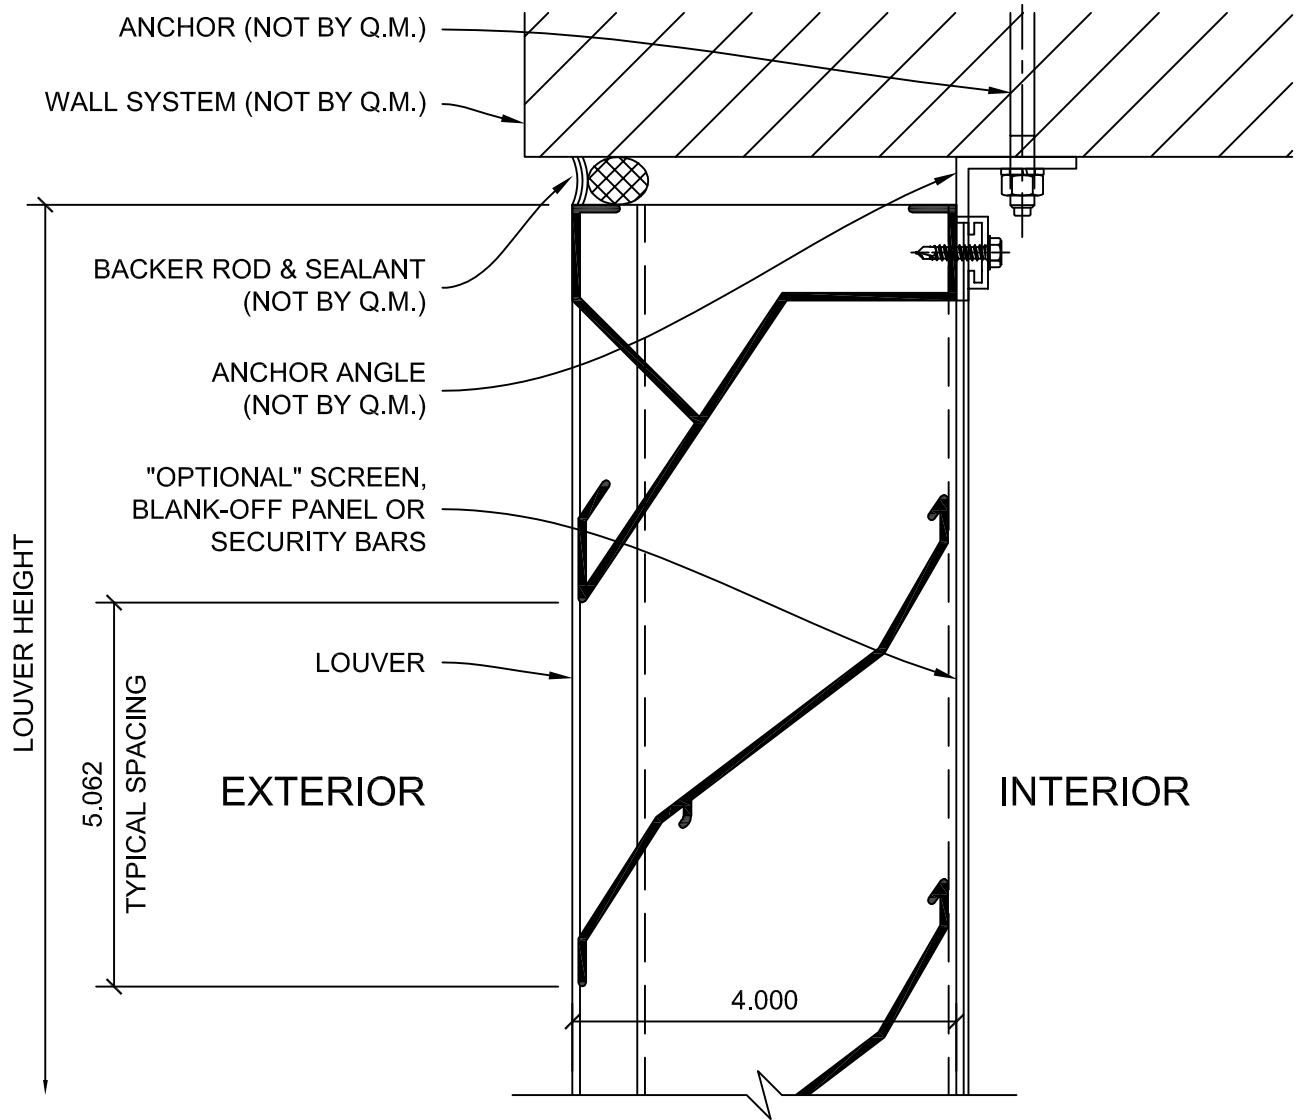

LOUVER - 4 INCH W/CHANNEL

- (A) HEAD
- (B) SILL
- (C) JAMB
- (D) HIDDEN MULLION
- (E) HEAD GLAZED
- (F) SILL GLAZED
- (G) JAMB GLAZED
- (H) SPECIAL SHAPE LOUVERS

HEAD

DETAIL A

SILL

DETAIL B

COPYRIGHT AMERICLAD, LLC

HIDDEN MULLION

DETAIL D

GLAZED-IN HEAD

DETAIL E

GLAZED-IN SILL

DETAIL F

GLAZED-IN JAMB

DETAIL G

SPECIAL SHAPE LOUVERS

DETAIL H