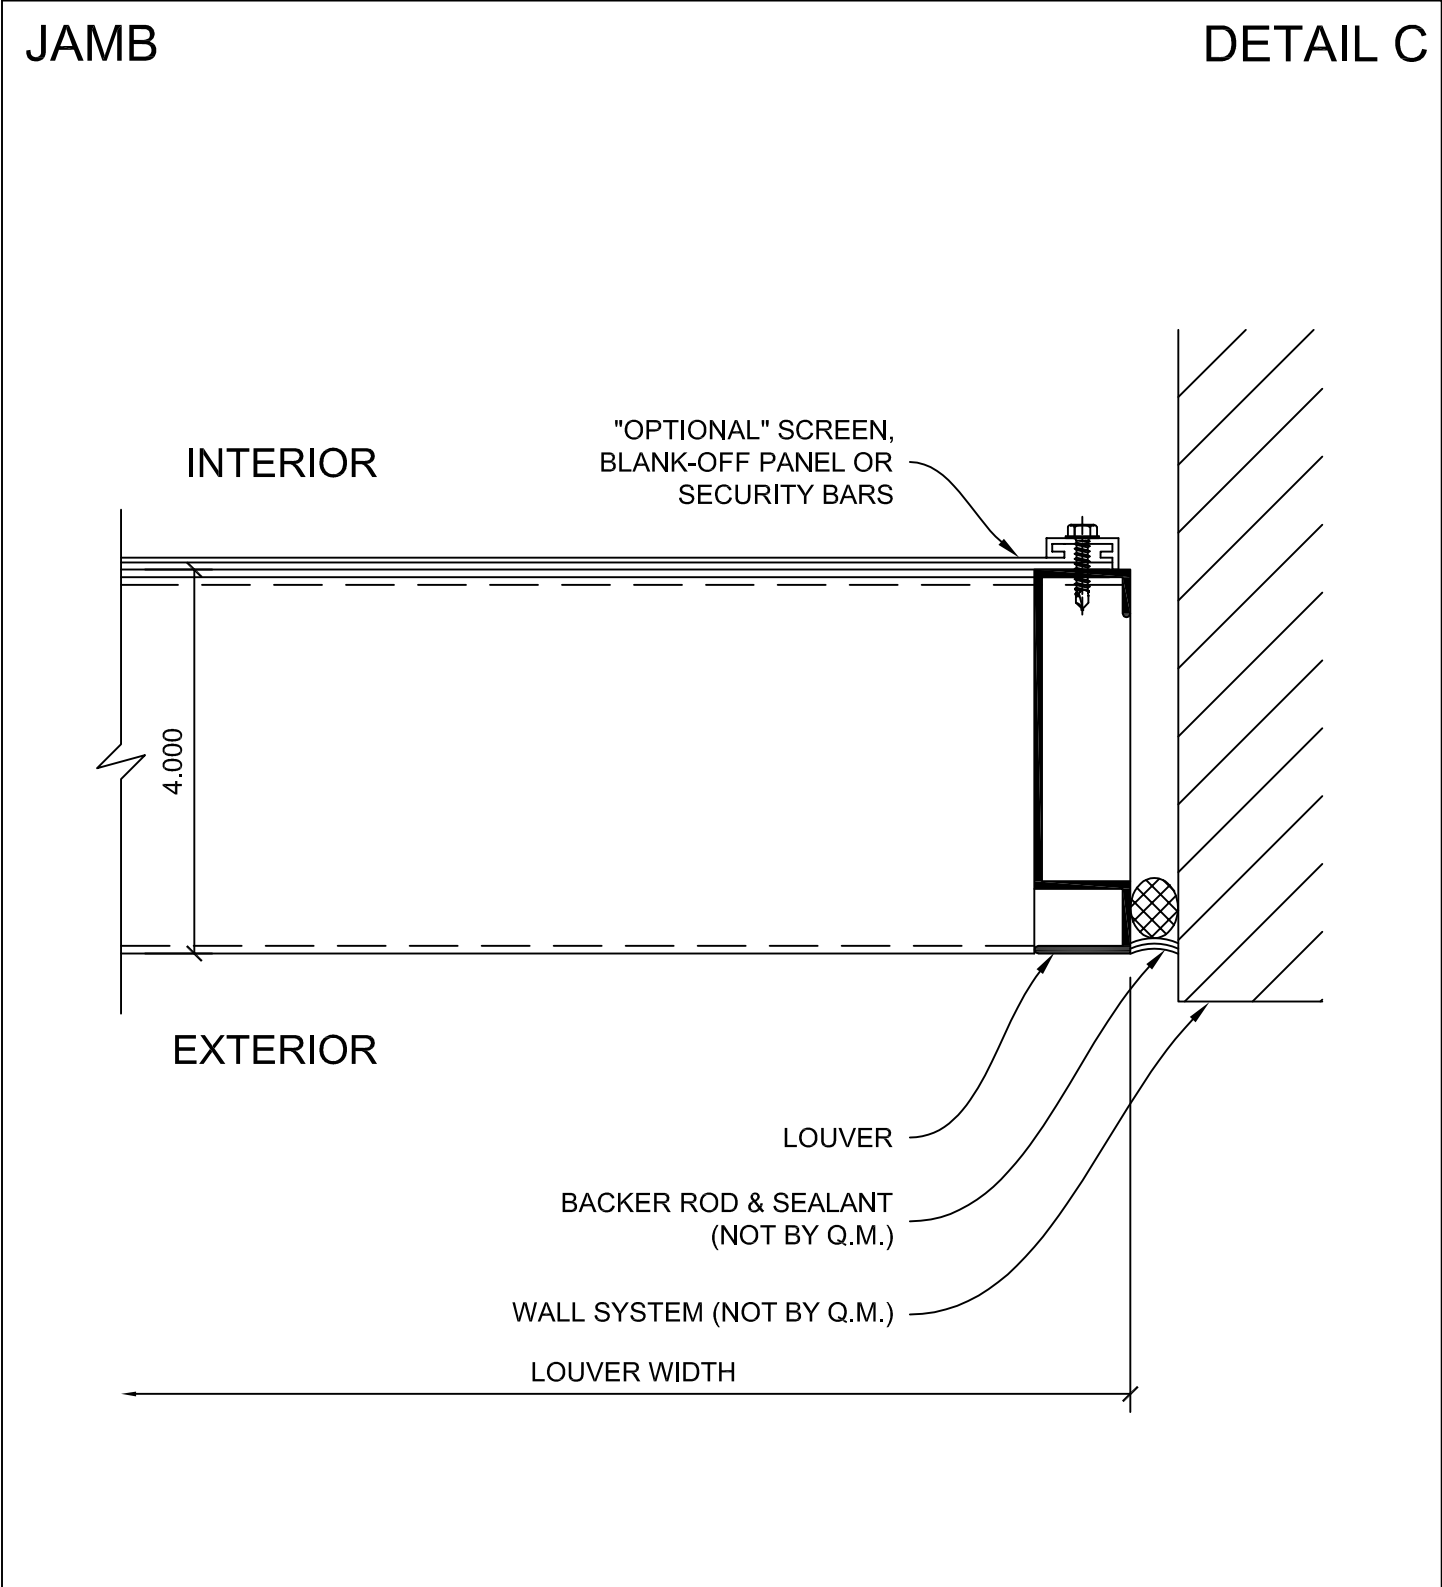

LOUVER - 4 INCH W/CHANNEL

- (A) HEAD
- (B) SILL
- (C) JAMB
- (D) HIDDEN MULLION
- (E) HEAD GLAZED
- (F) SILL GLAZED
- (G) JAMB GLAZED
- (H) SPECIAL SHAPE LOUVERS

HEAD

DETAIL A

SILL

DETAIL B

COPYRIGHT AMERICLAD, LLC

HIDDEN MULLION

DETAIL D

GLAZED-IN HEAD

DETAIL E

GLAZED-IN SILL

DETAIL F

GLAZED-IN JAMB

DETAIL G

SPECIAL SHAPE LOUVERS

DETAIL H